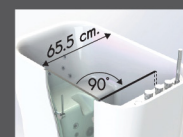

FREESTAND SERIES
CELLO 150
150 x 80 x 48 cm.
CELLO 160
160 x 80 x 48 cm.
CELLO 170
170 x 80 x 48 cm.
Height 60 cm.

EMOTION 3

FREESTAND SERIES
180 x 90 x 45 cm.
Height 58 cm.

EAZY 1

FREESTAND SERIES

Walk-in bathtub
100 x 68 x 70 x H85 cm.
2 Flora Whirlpool Jets
4 Back Jets
2 Leg Jets
8 Foot Jets

CARE PRODUCT

For your smart living

Gear 2 Step opening-out

180° Fully opening in small room to allow wheel chair aside and 2-step lock door.

EAZY 2

FREESTAND SERIES

Walk-in bathtub
120 x 72 x 70 x H80 cm.
4 Flora Whirlpool Jets
6 Back Jets
2 Leg Jets