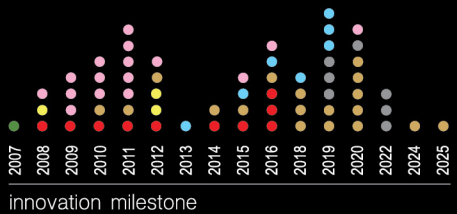

92 International Awards

In 19 Years (Since 2007)