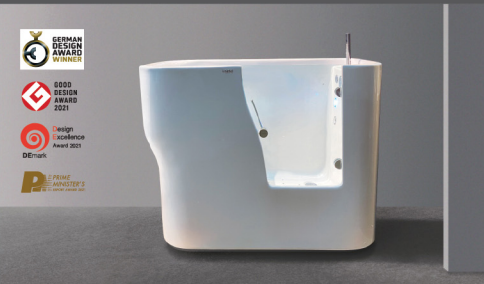

CARE PRODUCT

For your smart living

Gear 2 Step opening-out

180° Fully opening in small room to allow wheel chair aside and 2-step lock door.

EAZY 2

FREESTAND SERIES

Walk-in bathtub
120 x 72 x 70 x H80 cm.
4 Flora Whirlpool Jets
6 Back Jets
2 Leg Jets