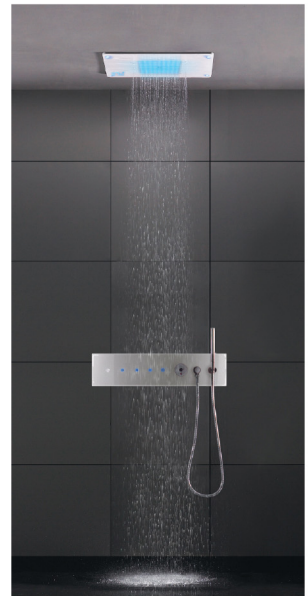

I-RAIN 5A

W70 x H70 cm.

Touch Panel
2 Way Electronic Rain
4 LED LIGHTING
I-TEMP
1 Hand Shower
1 Valve Mixer
Wave/Pulse Rain Mode
I-LIGHT

I-RAIN 1A

W58 x L58 cm.

Touch Panel
2 Way Electronic Rain
1 Hand Shower
1 Valve Mixer
Wave/Pulse Rain Mode