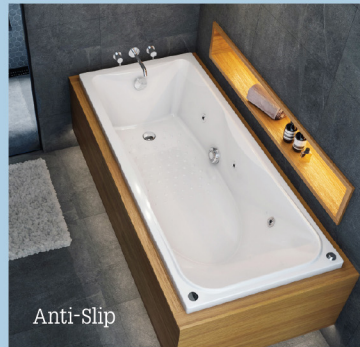

Anti-Slip

ELEKTRA
ECONOMY SERIES
170 x 70 x 35 cm. 160 x 70 x 35 cm.
160 x 70 x 42 cm. 150 x 70 x 35 cm.