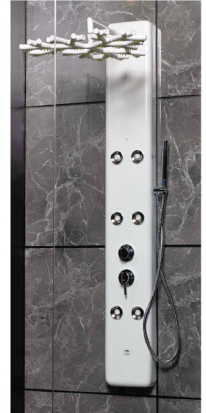

I-TREE PANEL 02

WALL TYPE SHOWER TREE

WALL TYPE
Panel : 20 x 150 x 7 cm.
Rain Shower : 48 x 40 cm.