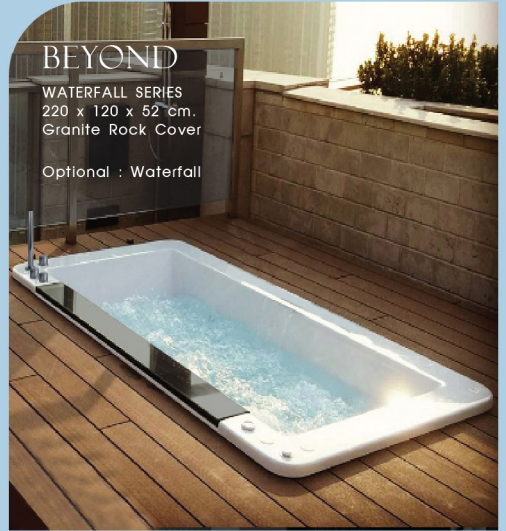

BEYOND

WATERFALL SERIES
220 x 120 x 52 cm.
Granite Rock Cover

Optional : Waterfall