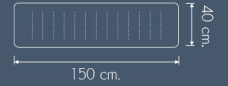

OVERFLOW SERIES
220 x 120 x 50.5 cm.

Bedtub

I-VICHY

RAIN THERAPY
40 x 150 cm.
40 x 160 cm.
+ Bluetooth Music (Optional)

TYPE 1 Standard model

TYPE 2 With option i-studio

i-VICHY & BEDTUB

Vichy is the way of massaging by using the power of waterfall to reduce the human body and muscular stresses, contains 6 different ways of massage. Bedtub is design with folding bed for your Vichy Therapy.