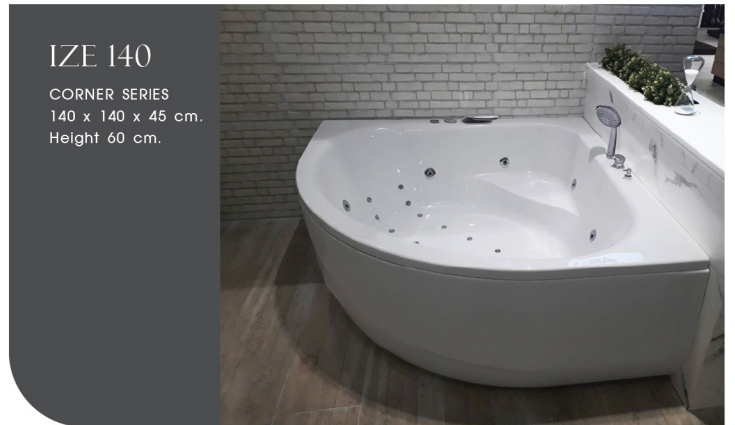

LOFT

RECTANGULAR SERIES
195 x 100 x 44 cm.

CORNER Series

COZY Series

ICON
ECONOMY SERIES
175 x 85 x 43 cm.

TOGETHER 1700
ECONOMY SERIES
170 x 80 x 38 cm.
Waterfall Type

SEATTLE
ECONOMY SERIES
175 x 85 x 45 cm.