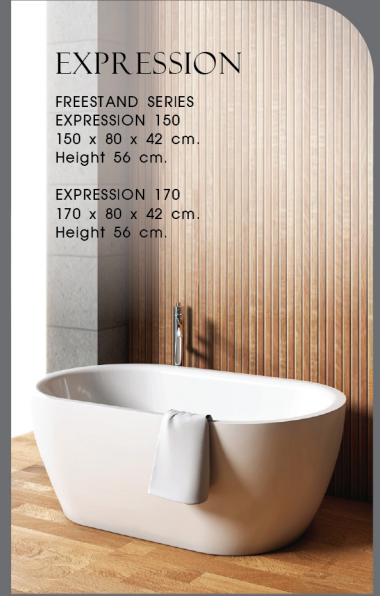

FREESTAND SERIES
CELLO 150
150 x 80 x 48 cm.
CELLO 160
160 x 80 x 48 cm.
CELLO 170
170 x 80 x 48 cm.
Height 60 cm.

EMOTION 3

FREESTAND SERIES
180 x 90 x 45 cm.
Height 58 cm.

EAZY 1

FREESTAND SERIES

Walk-in bathtub
100 x 68 x 70 x H85 cm.
2 Flora Whirlpool Jets
4 Back Jets
2 Leg Jets
8 Foot Jets

CARE PRODUCT

For your smart living

Gear 2 Step opening-out

180° Fully opening in small room to allow wheel chair aside and 2-step lock door.

EAZY 2

FREESTAND SERIES

Walk-in bathtub
120 x 72 x 70 x H80 cm.
4 Flora Whirlpool Jets
6 Back Jets
2 Leg Jets

Clear door opening-in

VIHARA

FREESTAND SERIES
130 x 130 x 46 cm.
Height 60 cm.

ARCTIC

FREESTAND SERIES
200 x 110 x 45 cm.
Height 60 cm.

CONCERTO

FREESTAND SERIES
170 x 94 x 48 cm.
Height 60 cm.

EXPRESSION

FREESTAND SERIES
EXPRESSION 150
150 x 80 x 42 cm.
Height 56 cm.

EXPRESSION 170
170 x 80 x 42 cm.
Height 56 cm.

Freestand Bathtub

An oasis of wellness in your own home inspired FREESTYLE Series.

BALLET

FREESTAND SERIES
BALLET 170
170 x 73 x 57 cm.
Height 72 cm.