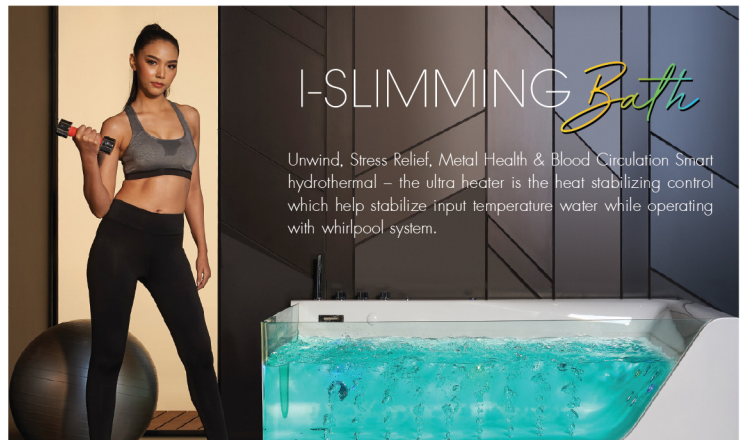

CALORIES BURN

SOAK IN BATH WARM WATER 38°C 30 Mins

180 kcal
JOGGING 20 Mins.

I-OZONE THERAPY

TEMP & TIME CALORIES BURN

The sign light through translucent acrylics surface.