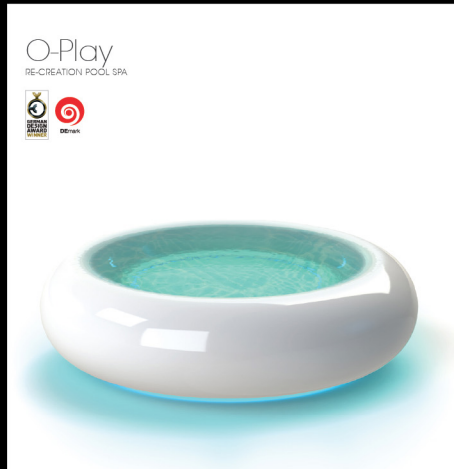

92 International Awards

In 19 Years (Since 2007)