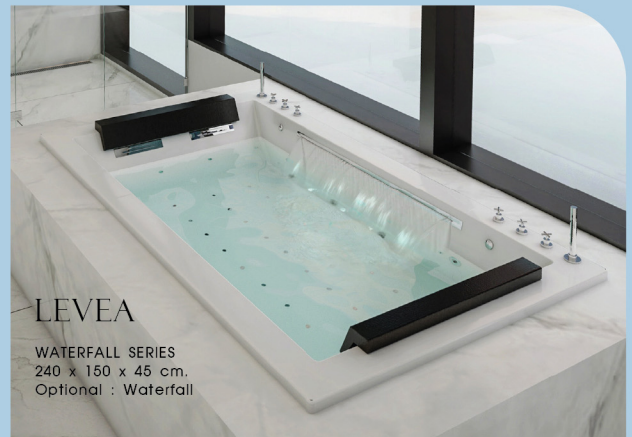

WATERFALL SERIES
180 x 180 x 50 cm.

ANGEL (COMO)
WATERFALL SERIES
180 x 130 x 50 cm.

HONEYMOON Series

Waterfall Bathtub

Reflected your genuine creative and modern life style with a touch of natural as in the waterfall cascade down with the gentle sounds of flowing water.

DESIGNER'S CHOICE

LEVEA

WATERFALL SERIES
240 x 150 x 45 cm.
Optional : Waterfall

PERTH
(NOVA DESIGN)

WATERFALL SERIES
190 x 140 x 50 cm.

Waterfall under Granite Rock Cover

PERTH 02

WATERFALL SERIES
170 x 100 x 50 cm.
Optional : Waterfall